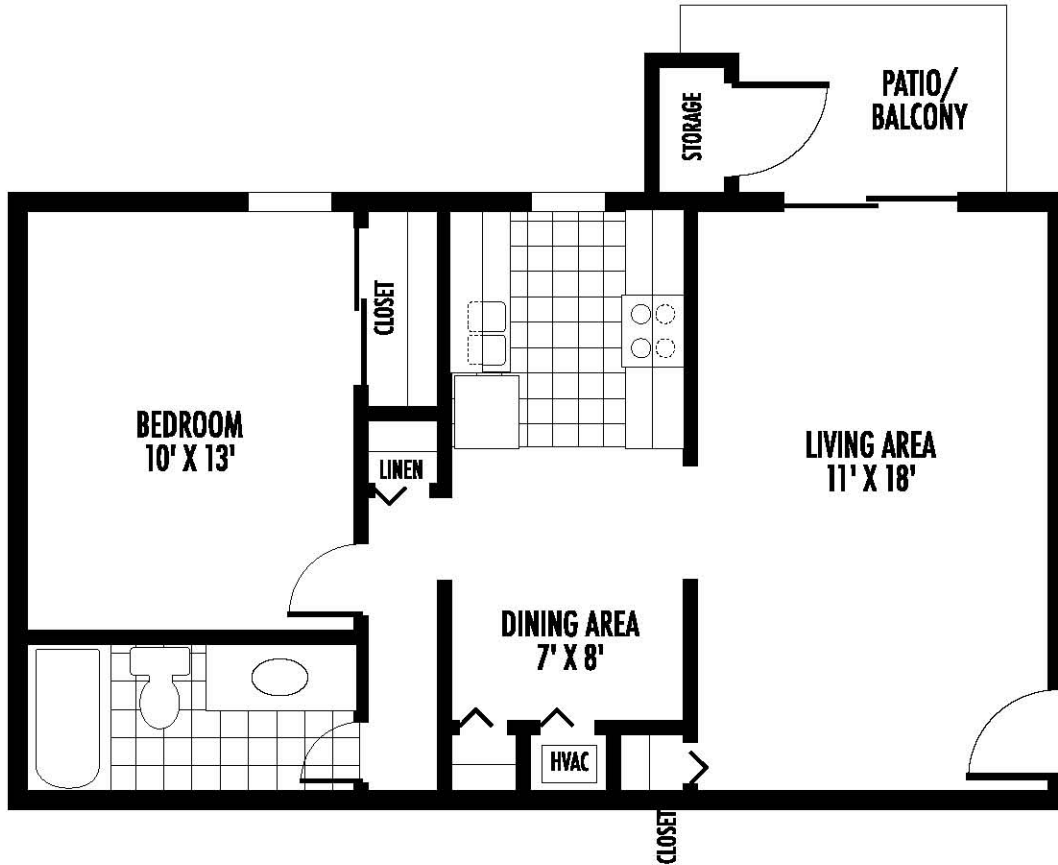

**Amelia**  
**One Bedroom/One Bath**  
**655 square feet**  
*All square footages are approximate*

**Leasing Office**  
501 116th Avenue North  
St. Petersburg, Florida 33716  
Phone: 727-576-5296

Managing to exceed expectations