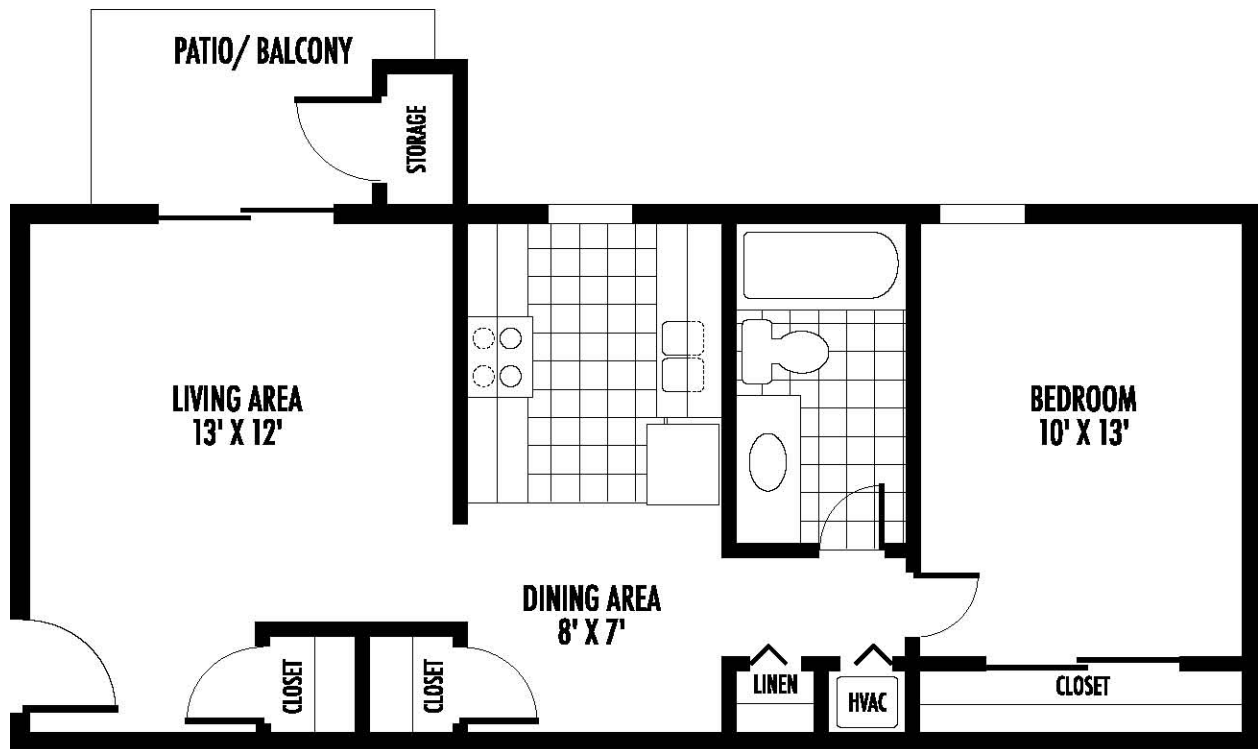

Verde
One Bedroom/One Bath
618 square feet
All square footages are approximate

Leasing Office
501 116th Avenue North
St. Petersburg, Florida 33716
Phone: 727-576-5296

Managing to exceed expectations