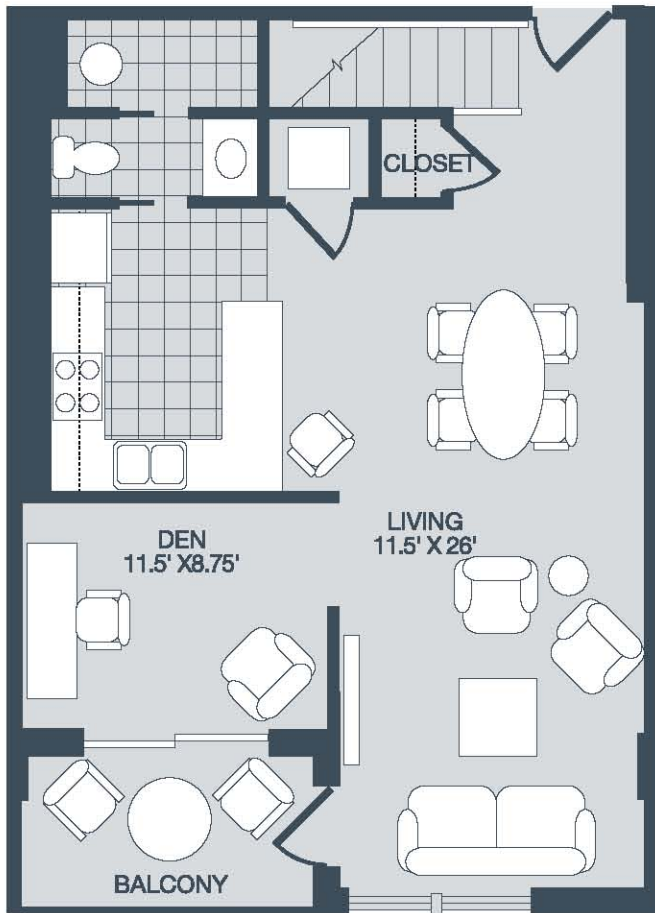

skyline fifth
experience the view

2 bedroom 2.5 bath 1540/1975 sq. ft.

kenwood

Kenwood with
435 sq.ft.
Rooftop
Balcony

skyline fifth
experience the view

441 33rd Street North
St. Petersburg, Florida 33713

Tel ~ 727-327-1444
Email ~ info@skylinefifth.com

All dimensions given are approximate.
All gross dimensions include lanai space.