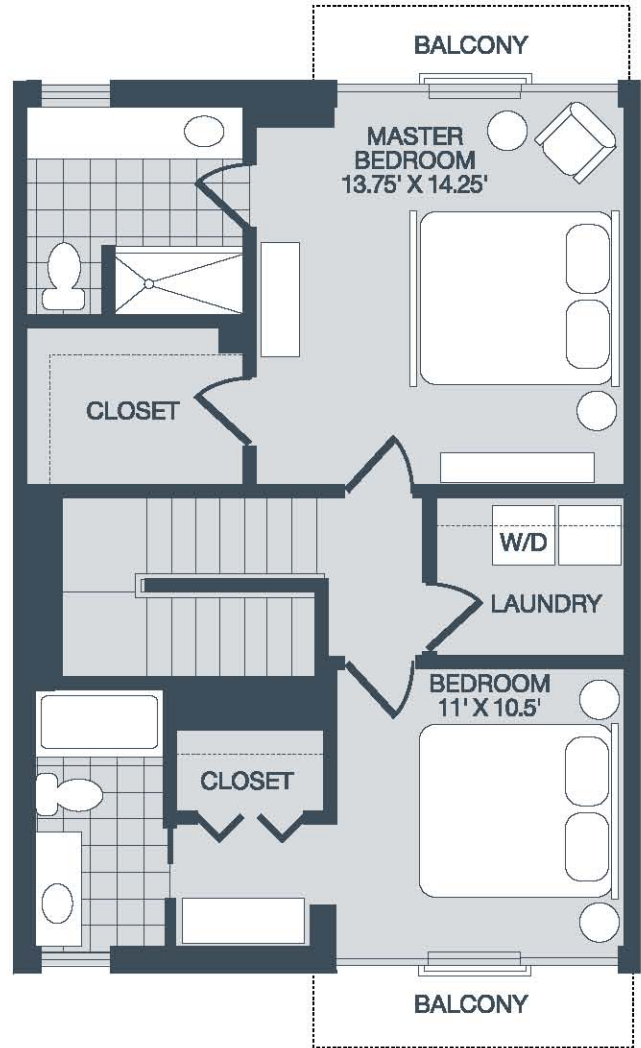

skyline fifth
experience the view

2 bedroom 2.5 bath 1540/1975 sq. ft.

kenwood

Kenwood with
435 sq.ft.
Rooftop
Balcony

skyline fifth
experience the view

441 33rd Street North
St. Petersburg, Florida 33713

Tel ~ 727-327-1444
Email ~ info@skylinefifth.com

All dimensions given are approximate.
All gross dimensions include lanai space.