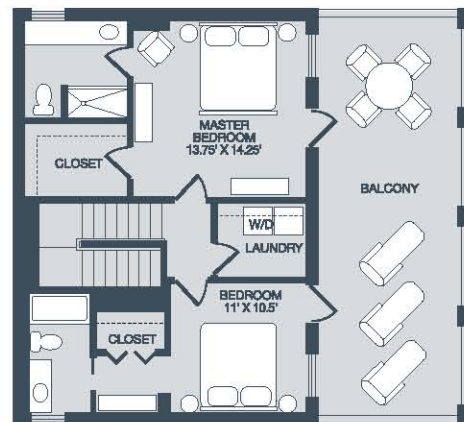

skyline fifth
experience the view

2 bedroom 2.5 bath 1540/1975 sq. ft.

kenwood

Kenwood with
435 sq.ft.
Rooftop
Balcony

skyline fifth
experience the view

441 33rd Street North
St. Petersburg, Florida 33713

Tel ~ 727-327-1444
Email ~ info@skylinefifth.com

All dimensions given are approximate.
All gross dimensions include lanai space.