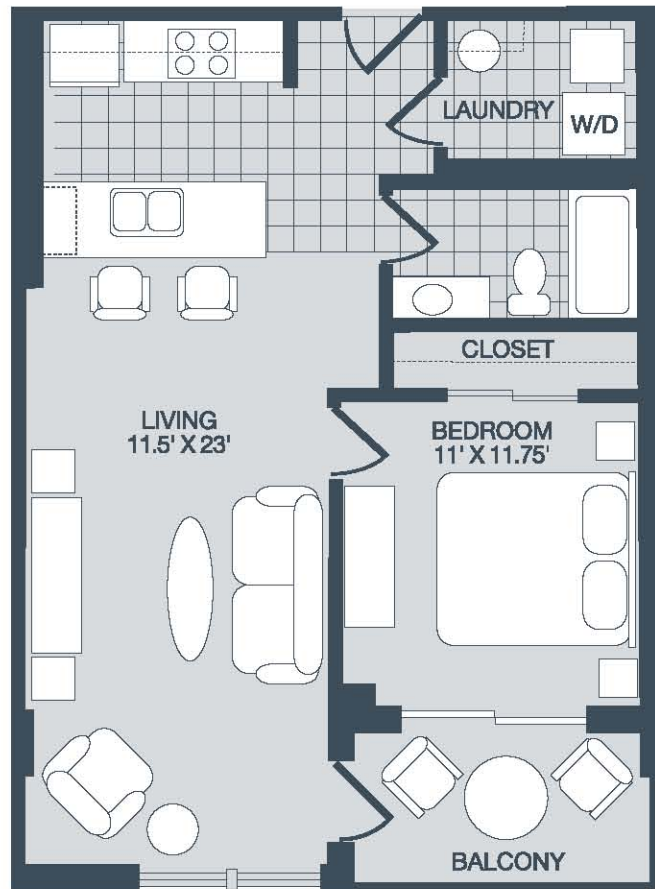

skyline fifth
experience the view

1 bedroom 1 bath 766 sq. ft.

skyway

skyline fifth
experience the view

441 33rd Street North
St. Petersburg, Florida 33713

Tel ~ 727-327-1444
Email ~ info@skylinefifth.com

*All dimensions given are approximate.
All gross dimensions include lanai space.*