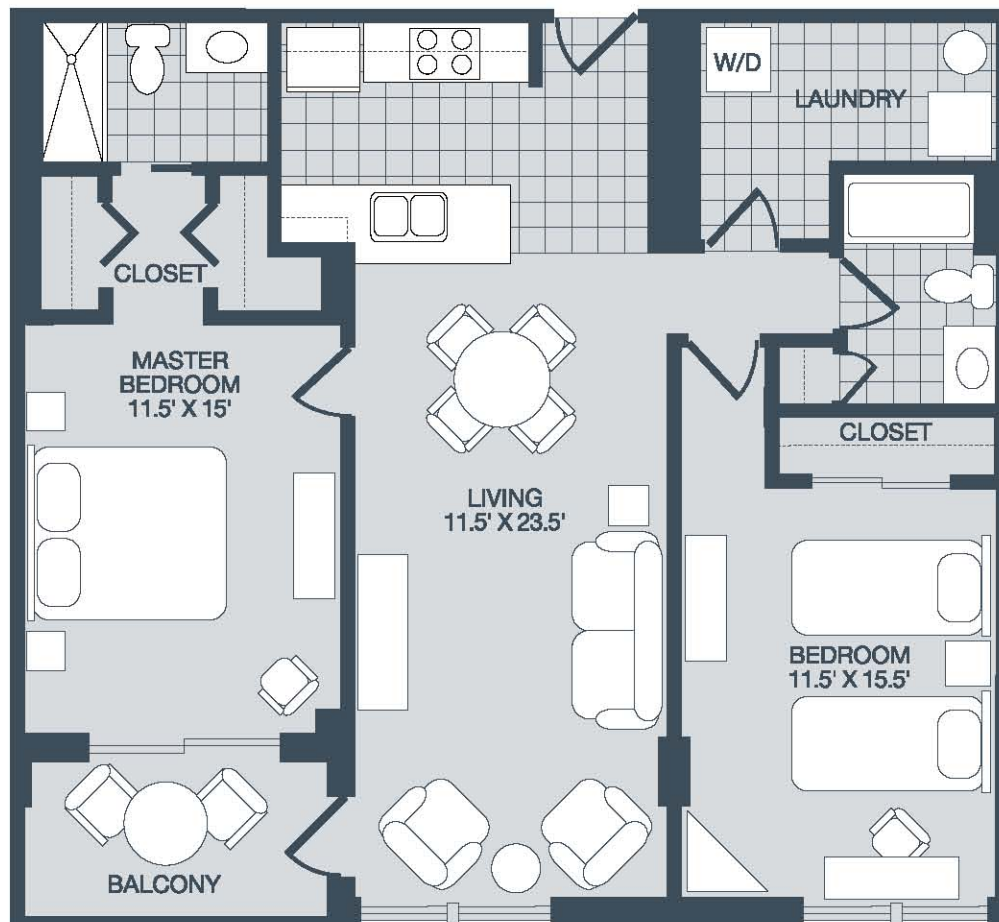

skyline fifth
experience the view

2 bedroom 2 bath 1164 sq. ft.

grand

skyline fifth
experience the view

441 33rd Street North
St. Petersburg, Florida 33713

Tel ~ 727-327-1444
Email ~ info@skylinefifth.com

*All dimensions given are approximate.
All gross dimensions include lanai space.*