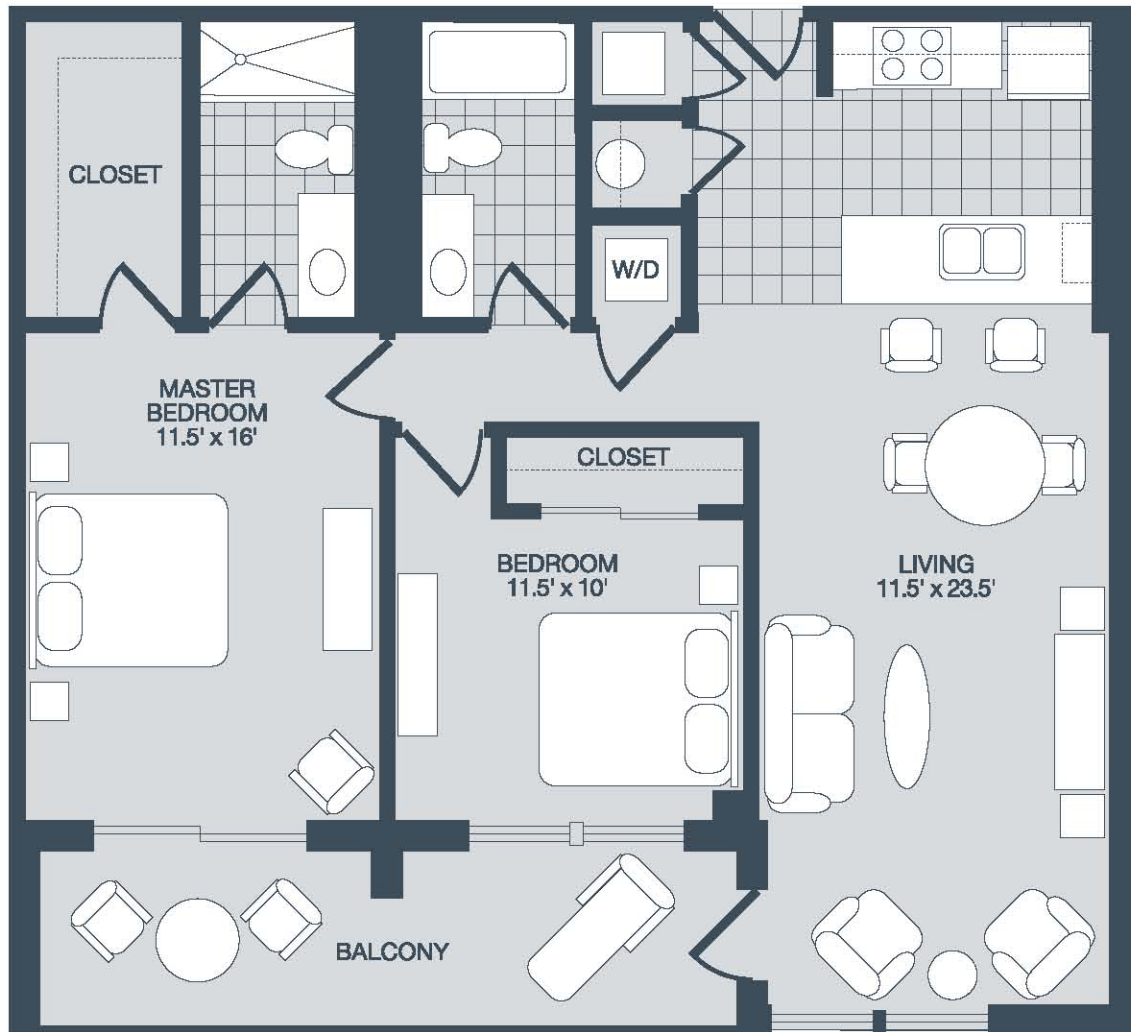

skyline fifth
experience the view

2 bedroom 2 bath 1150 sq. ft.

jannus

skyline fifth
experience the view

441 33rd Street North
St. Petersburg, Florida 33713

Tel ~ 727-327-1444
Email ~ info@skylinefifth.com

*All dimensions given are approximate.
All gross dimensions include lanai space.*