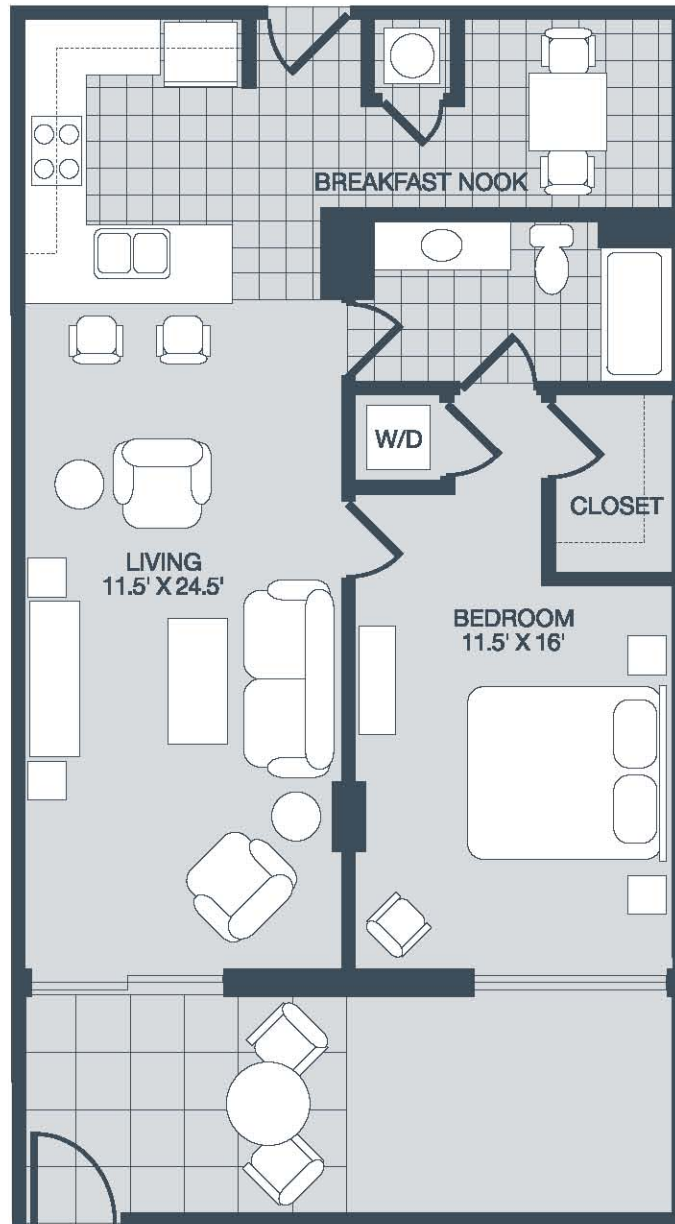

skyline fifth
experience the view

1 bedroom 1 bath 1062 sq. ft.

madeira

skyline fifth
experience the view

441 33rd Street North
St. Petersburg, Florida 33713

Tel ~ 727-327-1444
Email ~ info@skylinefifth.com

*All dimensions given are approximate.
All gross dimensions include lanai space.*