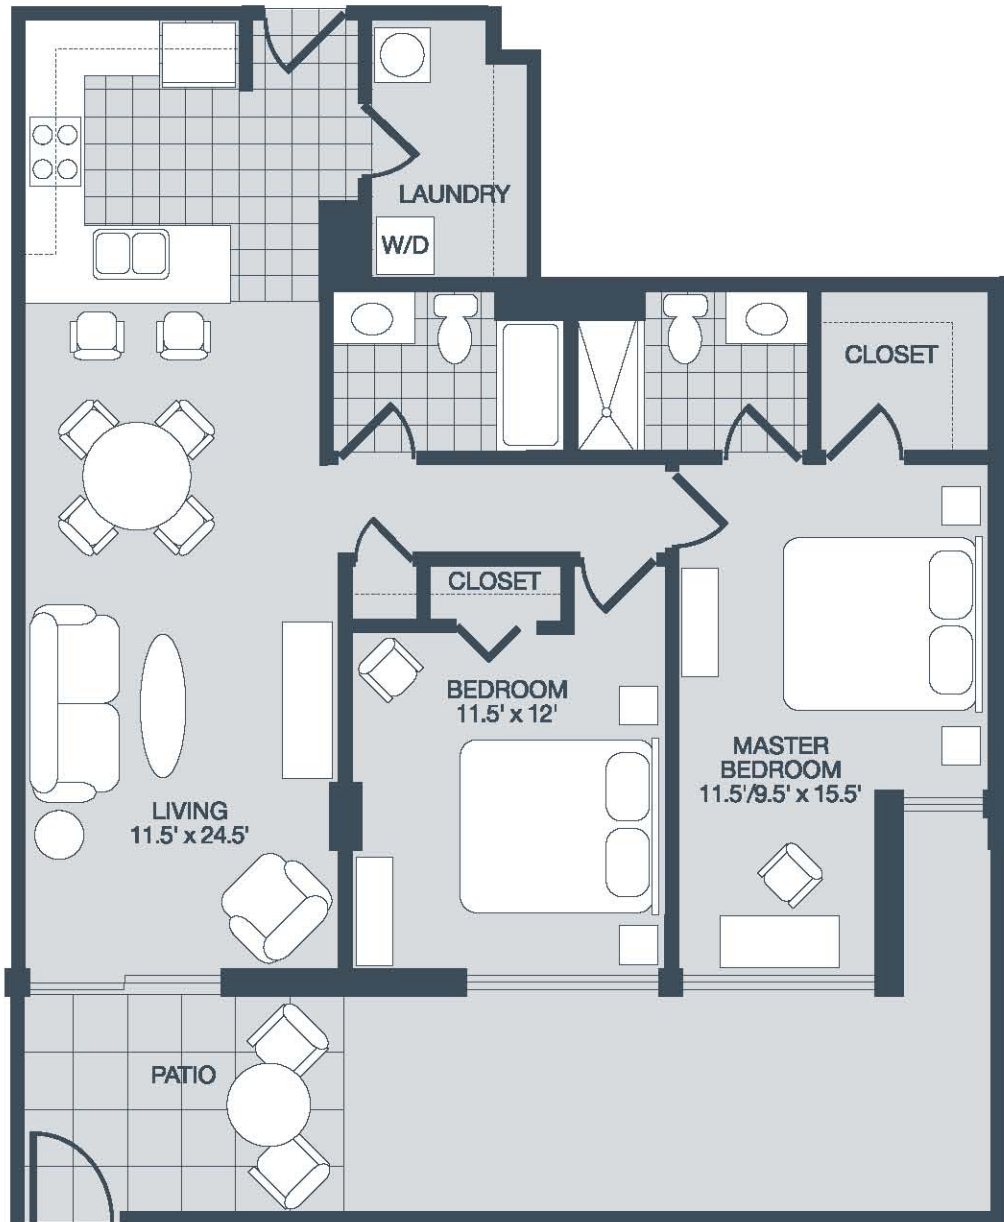

skyline fifth

experience the view

2 bedroom 2 bath 1409 sq. ft.

riviera

skyline fifth

experience the view

441 33rd Street North
St. Petersburg, Florida 33713

Tel ~ 727-327-1444
Email ~ info@skylinefifth.com

*All dimensions given are approximate.
All gross dimensions include lanai space.*